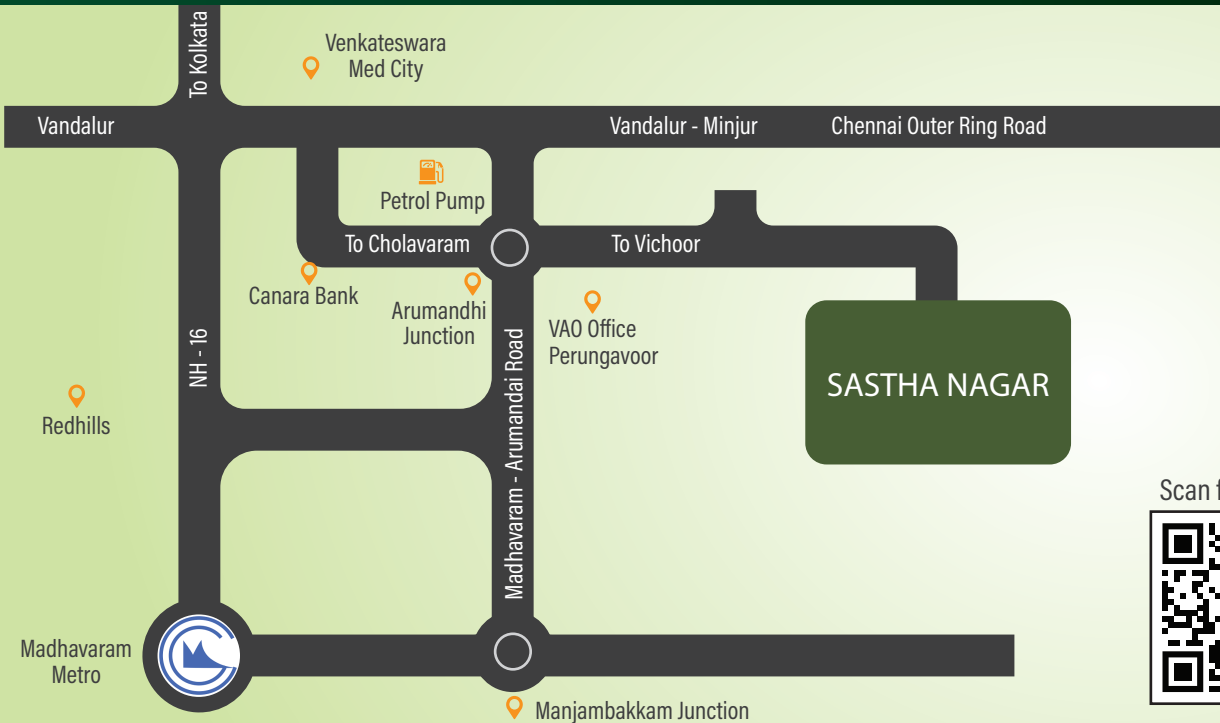

# SASTHA NAGAR

23' WIDE ROAD

23' WIDE ROAD

23' WIDE ROAD

Scan for location