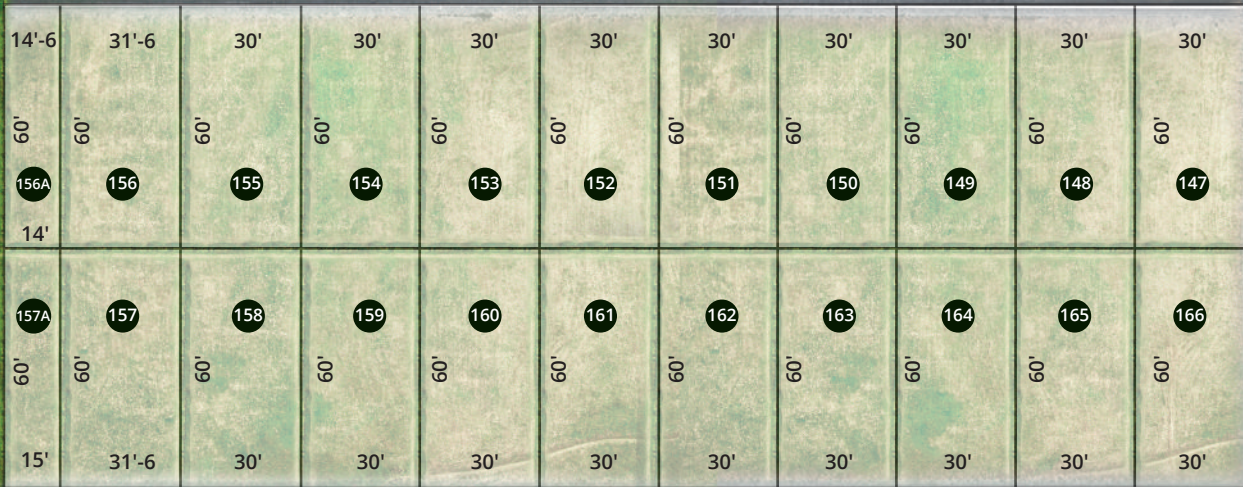

## KING SIZE

**BOOK NOW**

← TO ARUMANDHI JUNCTION VILLAGE ROAD

30' WIDE ROAD

# SASTHA NAGAR

23' WIDE ROAD

23' WIDE ROAD

23' WIDE ROAD

Scan for location